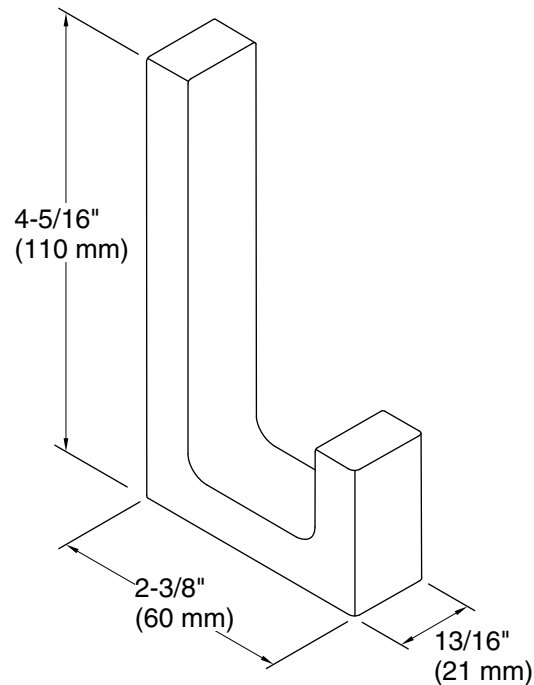

Color	Code	Description
	CP	Polished Chrome
	SN	Vibrant® Polished Nickel
	BN	Vibrant® Brushed Nickel
	BL	Matte Black

Technical Information

All product dimensions are nominal.

Material: Zinc

Notes

Install this product according to the installation instructions.