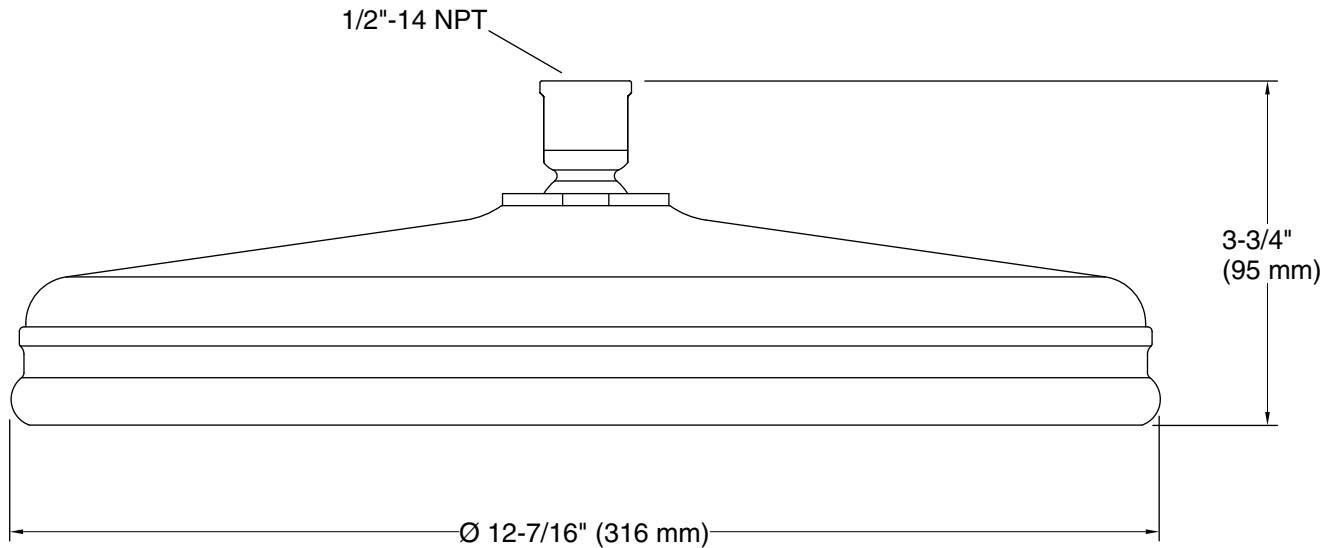

9-27-2020 04:11 - US/CA/MX

THE BOLD LOOK  
OF **KOHLER**®

**KOHLER** Faucets 12" rainhead with Katalyst® air-induction technology, 2.5 gpm  
**K-13694**

**Technical Information**

All product dimensions are nominal.