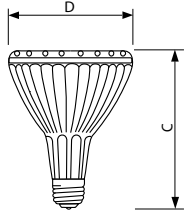

## Halogen 39PAR30L/EVP/FL25 120V 15/1

Halogen PAR lamps reduce energy consumption without sacrificing the qualities of a traditional PAR lamp. They uniquely produce light more efficiently. They work with dimmer switches and are available in the familiar PAR20, PAR30S, PAR30L, and PAR38 shapes. Use them in existing fixtures just as you would standard halogen PAR lamps.

### Product data

General Information	
Base	E26 [ Single Contact Medium Screw]
Operating Position	Universal [ Universal]
Main Application	Track, Downlighting & Outdoor
Gas Filling	GAS
Rated Lifetime (Hours)	1100 h
Light Technical	
Beam Angle (Nom)	25 °
Initial lumen (Nom)	520 lm
Luminous Intensity (Nom)	2350 cd
Beam Description	Flood [ Flood]
Correlated Color Temperature (Nom)	2900 K
Color Rendering Index (Nom)	100
Operating and Electrical	
Power (Rated) (Nom)	39 W
Voltage (Nom)	120 V

Mechanical and Housing	
Bulb Finish	Clear
Cap-Base Information	Brass [ Brass Cap]
Bulb Material	Hard Glass
Reflector Finish	Aluminized
Filament Shape	CC-8 [ Axial]
Bulb Shape	PAR30L [ PAR 3.75 inch/95mm Long]
Product Data	
Order product name	Halogen 39PAR30L/EVP/FL25 120V 15/1
EAN/UPC - Product	046677428877
Order code	428870
Numerator - Quantity Per Pack	1
Numerator - Packs per outer box	15
Material Nr. (12NC)	925707136303
Net Weight (Piece)	0.220 kg

## Dimensional drawing