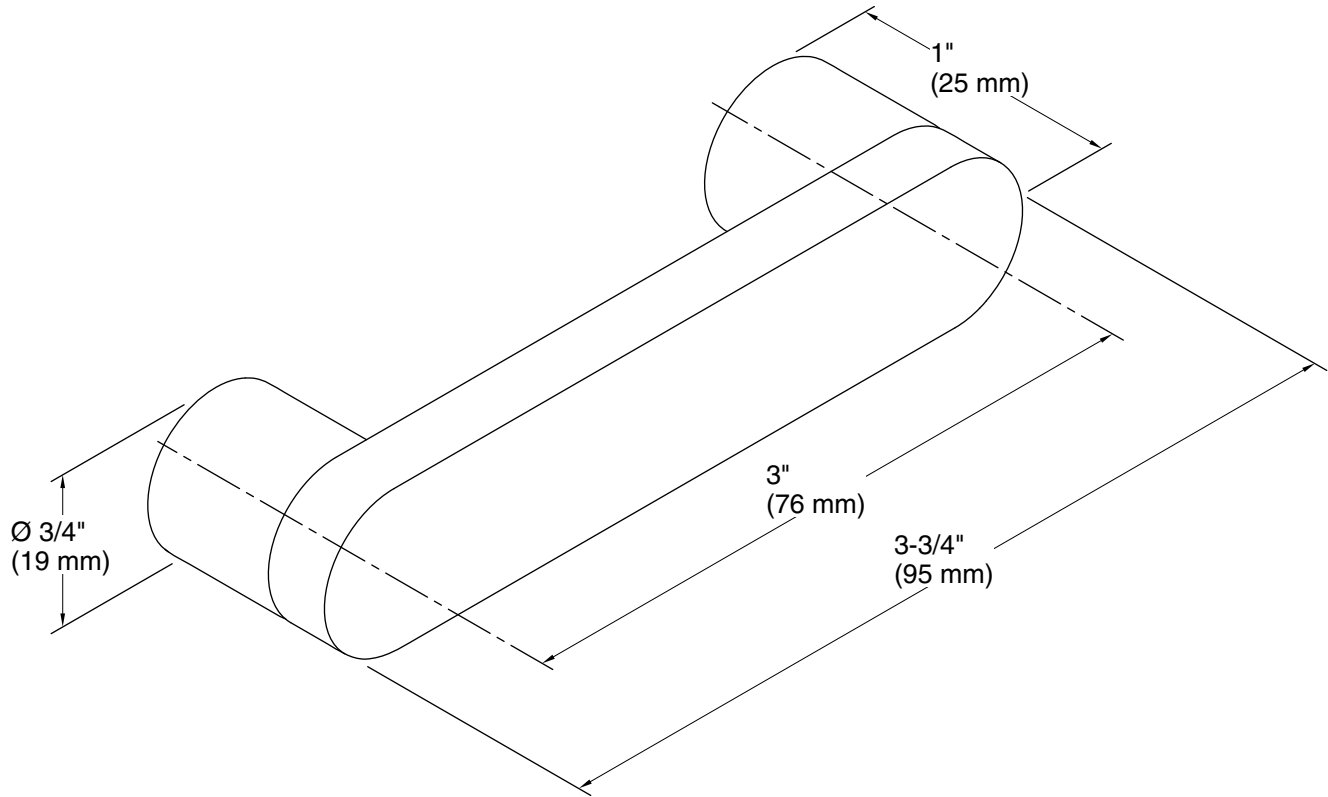

Color	Code	Description
	CP	Polished Chrome
	BL	Matte Black
	2MB	Vibrant™ Brushed Moderne Brass
	TT	Vibrant Titanium

Technical Information

All product dimensions are nominal.

Material: Zinc