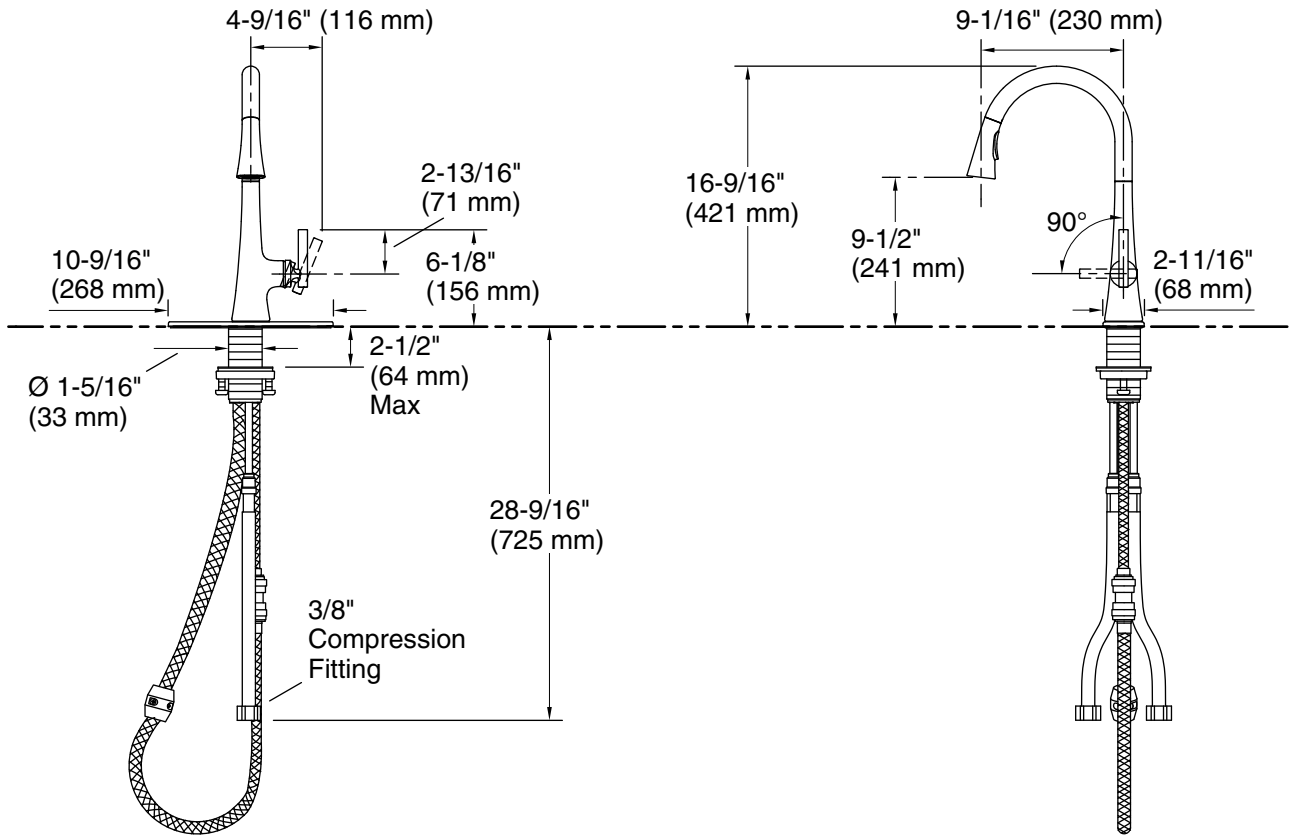

Technical Information

All product dimensions are nominal.

Drain included: No

Notes

Install this product according to the installation instructions.

ADA, CSA B651 compliant when installed to the specific requirements of these regulations.