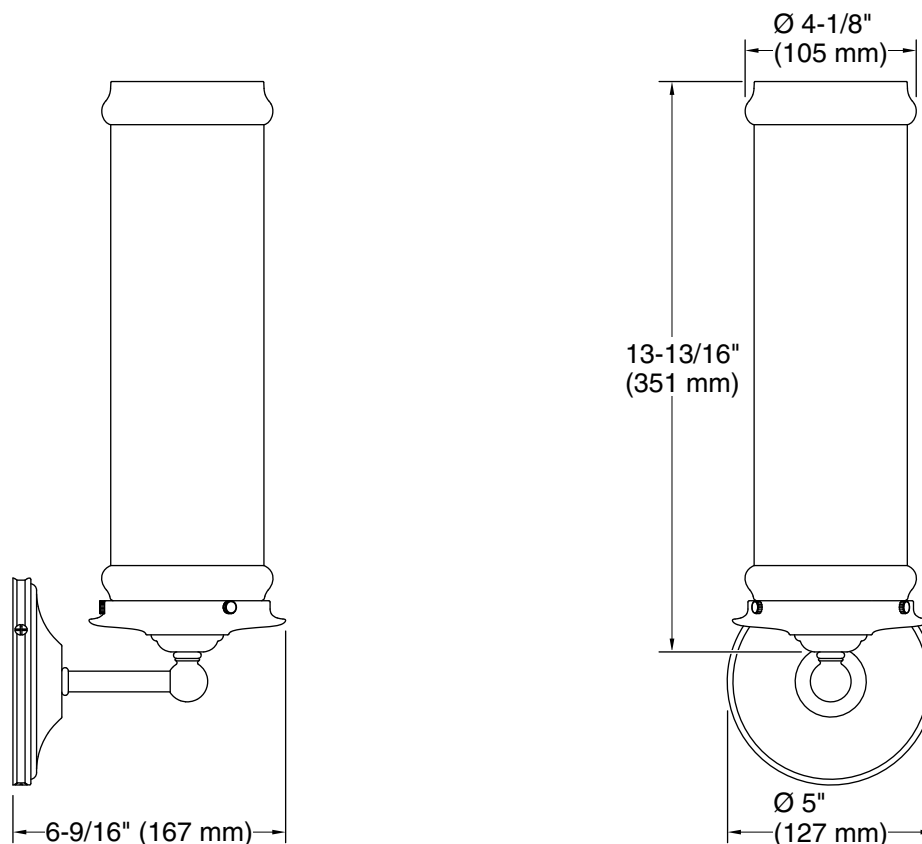

Required Electrical Service

One circuit required.

Lights: 120 V, 60 Hz

Technical Information

All product dimensions are nominal.

Installation Type: Wall-mount

Material: Brass

Number of Lights: 1

Lighting Type: Socket-based

Socket Type: E-12 Candelabra

Number of Shades: 1

Shade Type: Glass - clear

Downrod Detail: 0 x

Electrical component rating: Socket Rating: 60 Hz, 60 W, 450 Lumens, 3000K