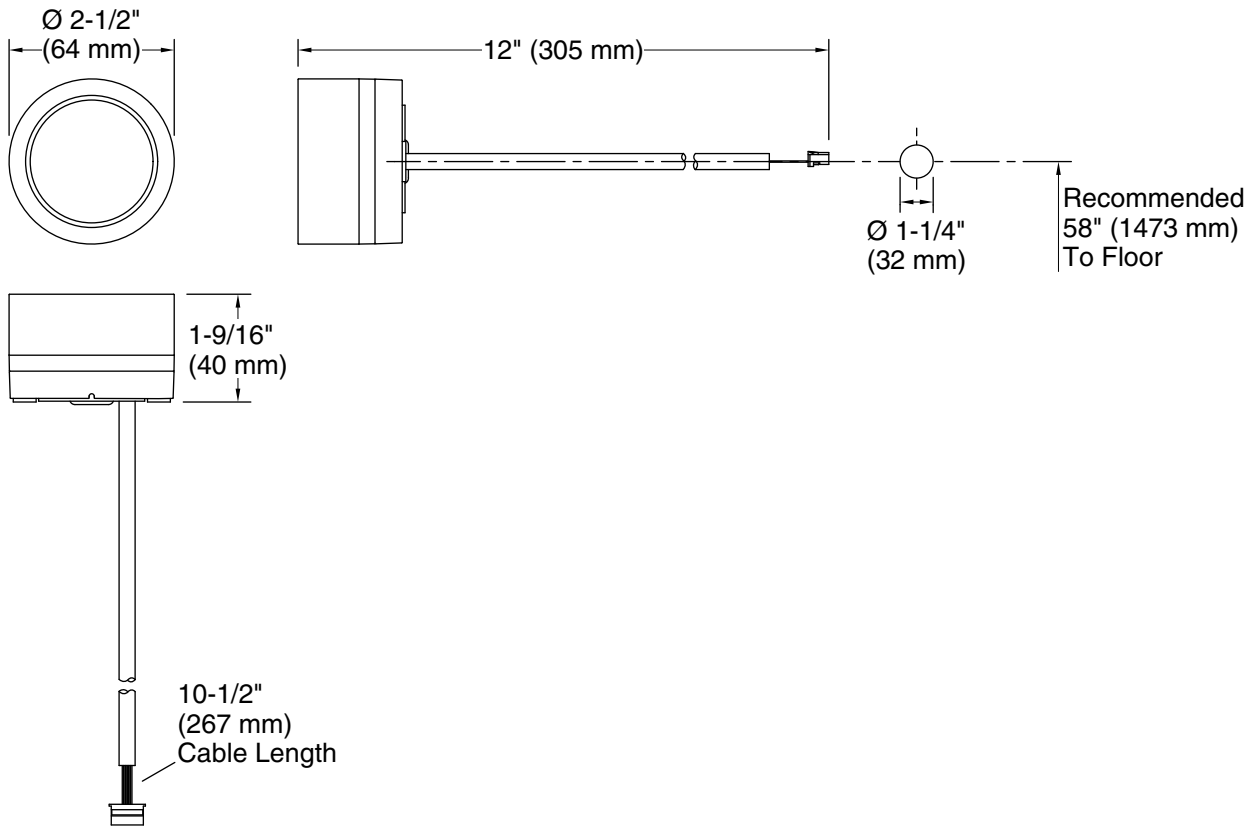

### Technical Information

All product dimensions are nominal.

Drain included:	No
Bluetooth® range:	32 ft (0.8 m)
Bluetooth® version:	4.1
Max. Ambient temp:	125°F (51.7°C)
Min. Operating temp:	86°F (30°C)
Max. Operating temp:	120°F (48.9°C)
Max. Relative humidity condensing:	100%