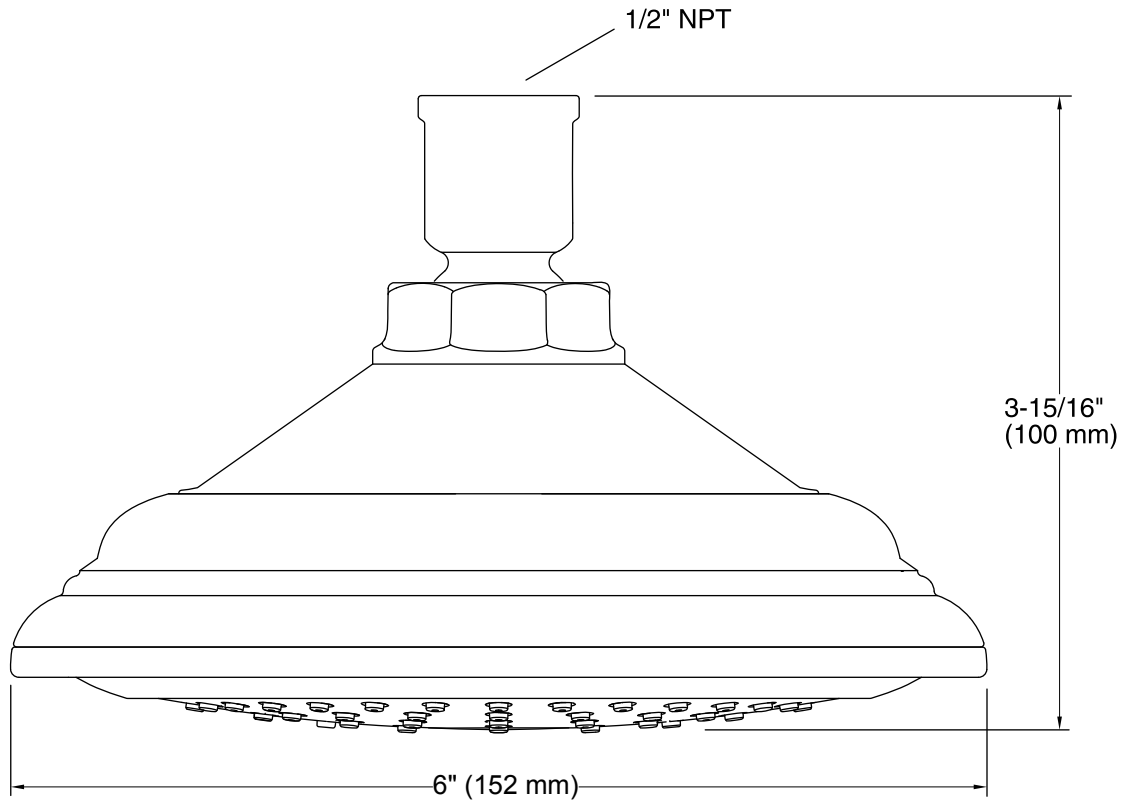

Technical Information

All product dimensions are nominal.

Showerhead/Body Spray:

Rated maximum flow: 2 gal/min (7.6 l/min)

Notes

Install this product according to the installation guide.