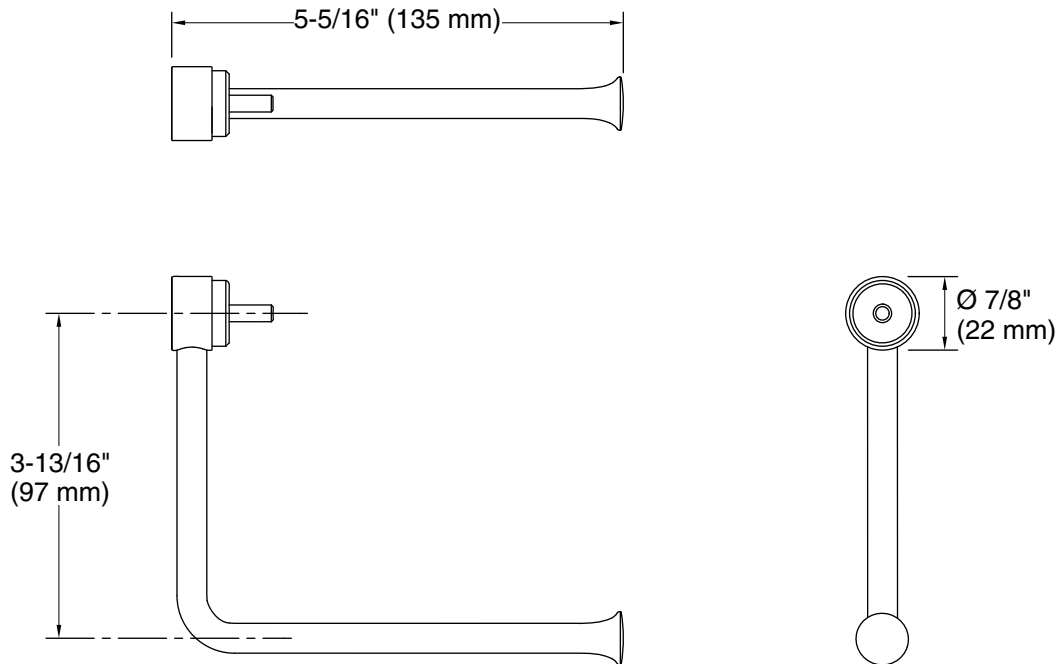

Toilet paper holder accessory K-R27243

Features

- Attaches to Arsdale, Carmichael and Rubicon 9" grab bars to add dual-functionality as a toilet paper holder.
- Easy-to-install.
- Transitional styling matches any decor.

Technical Information

All product dimensions are nominal.

Material: Stainless Steel

Notes

Install this product according to the installation instructions.

CAUTION: Risk of personal injury. Do not install these products in any area where they are likely to be used inadvertently as a grab bar or support bar. These products are not designed or intended for use as a grab bar or support bar.