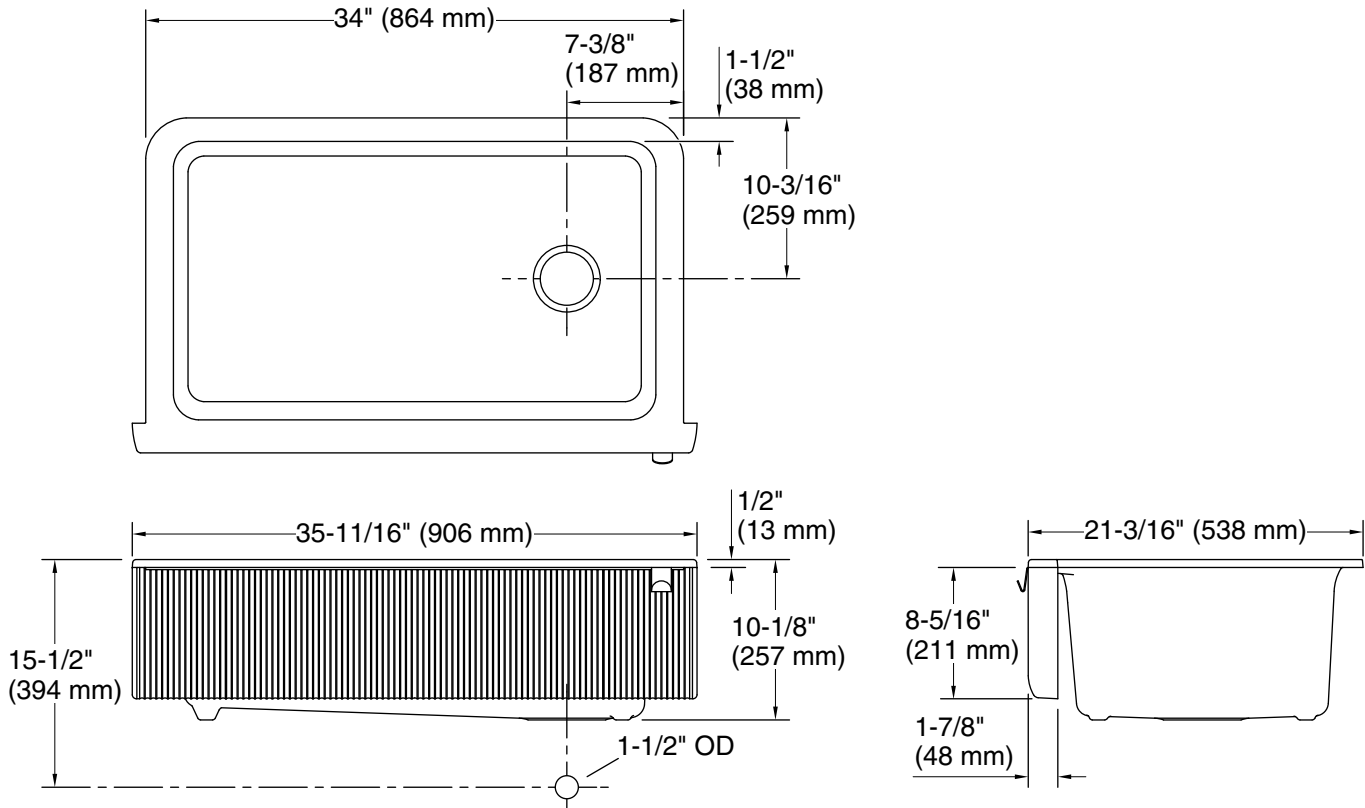

Technical Information

All product dimensions are nominal.

Bowl configuration: Single

Min. base cabinet width: 36" (914 mm)

Bowl area (Only): Length: 28-5/8" (726 mm)
Width: 15-1/2" (394 mm)
Bowl depth: 9-1/2" (241 mm)
Water depth: 9-1/2" (241 mm)

Drain hole: 3-7/8" (98 mm)

Template: Apron-front, 1400299-7, required, included

Notes

Install this product according to the installation instructions.