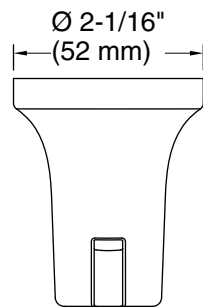

Features

- Robe hook provides convenient hanging storage of robes, towels, and other bath items.
- Coordinates with other products in the Setra collection.

Material

- Premium metal construction for durability and reliability.
- KOHLER finishes resist corrosion and tarnishing.

Color	Code	Description
	CP	Polished Chrome
	BN	Vibrant® Brushed Nickel
	BL	Matte Black

Technical Information

All product dimensions are nominal.

Material: Zinc, Stainless Steel

Notes

Install this product according to the installation instructions.