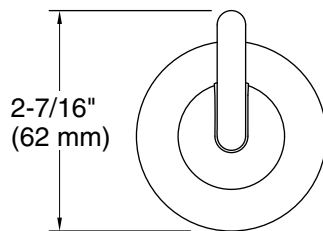

Color	Code	Description
	CP	Polished Chrome
	BN	Vibrant® Brushed Nickel
	BL	Matte Black

Technical Information

All product dimensions are nominal.

Material: Zinc, Stainless Steel

Notes

Install this product according to the installation instructions.