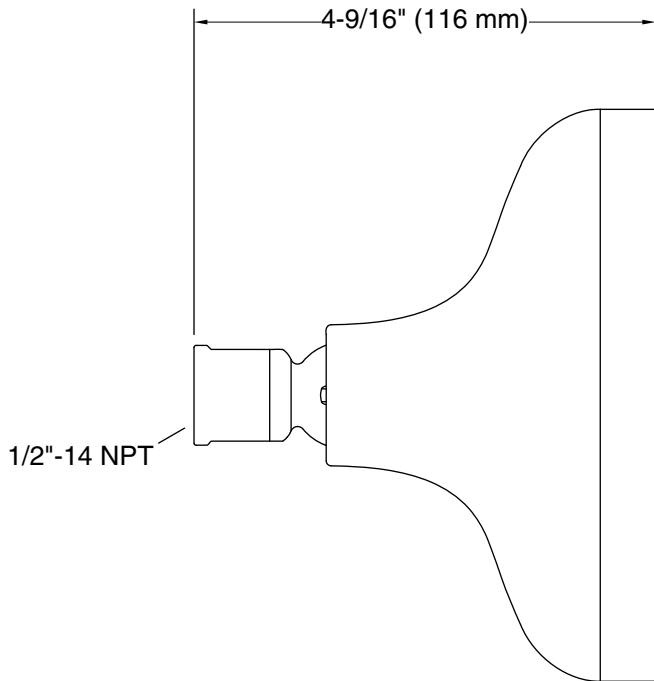

Features

- Powered by water; no batteries required.
- Gently illuminates shower space with soft diffused light.
- Full coverage spray produces an encompassing spray ideal for everyday use.
- Box includes: Showerhead.
- 1.75 gpm (6.6 lpm) maximum flow rate at 45 psi (3.1 bar).
- MasterClean™ sprayface features an easy-to-clean surface that withstands mineral buildup.

Technical Information

All product dimensions are nominal.

Notes

Install this product according to the installation instructions.