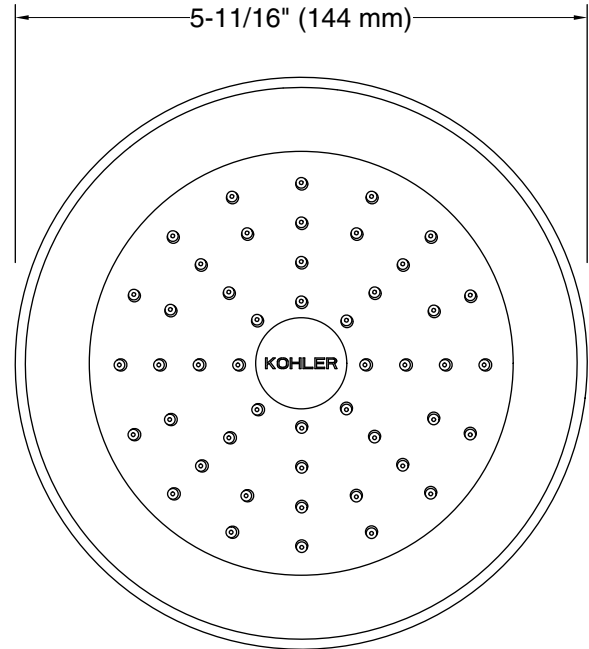

Technical Information

All product dimensions are nominal.

Notes

Install this product according to the installation instructions.